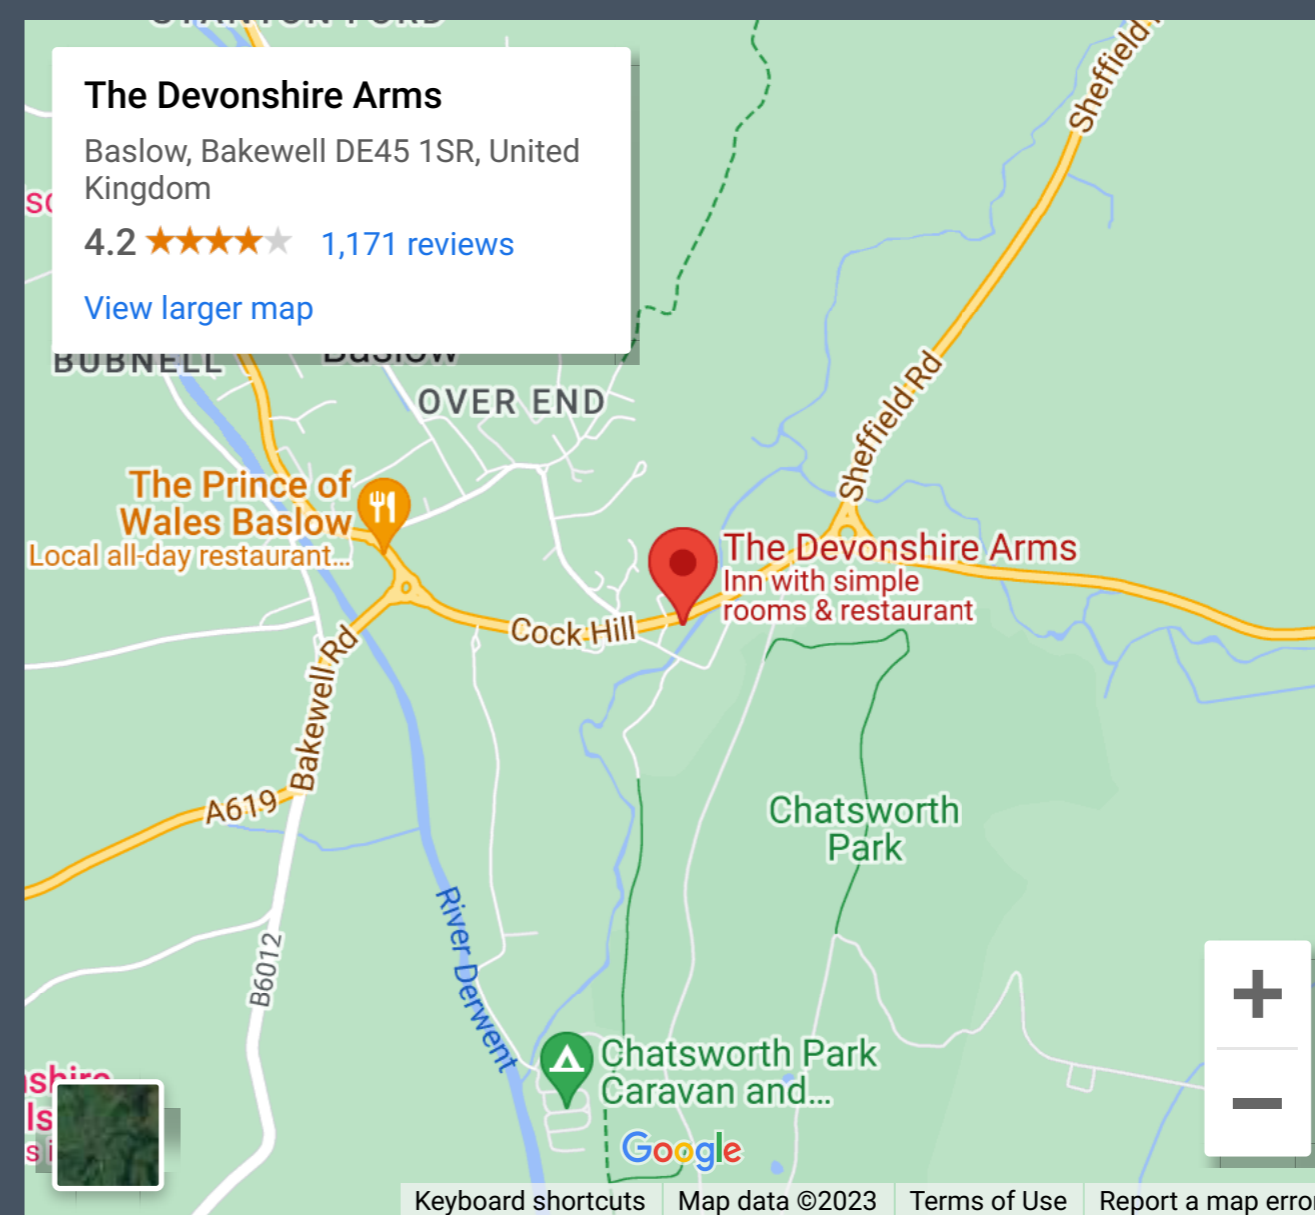

Contact

How to find us

Whether you want to enjoy a speciality coffee, drinks with friends, an informal lunch in the bar or dinner in the restaurant, you always get a warm welcome with first class food and drinks served by a friendly and knowledgeable team.

If you're looking to stay longer to explore Baslow and the stunning local countryside we have 11 individually styled en suite rooms to tempt you with.

The Devonshire Arms
Nether End
Baslow
Derbyshire DE45 1SR

T: 01246 582551
E: [Contact us by email](mailto:info@devonshirearms.co.uk)
What3Words: [into.slept.saying](https://www.what3words.com/s/into.slept.saying)

CONTACT DETAILS

The Devonshire Arms
Nether End
Baslow DE45 1SR

T: 01246 582551
E: [Send us an email](mailto:info@devonshirearms.co.uk)

INDUSTRY AWARDS

PRIVACY

© 2023 The Devonshire Arms
All rights reserved

[GDPR Privacy Notice](#)

Website by [Opera PR](#)

GET SOCIAL

Follow us on Facebook,
Instagram & Twitter